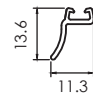

219190  
BRUSH PILE  
LOCATOR

**Beads, Gaskets & Georgian Bars**

559600  
28MM SCULPTURED BEAD  
LOW LEVEL CO-EX

219150  
28MM SQUARE  
EDGED BEAD

559251  
CHAMFERED  
GEORGIAN BAR  
CO-EX

559261  
SCULPTURED  
GEORGIAN BAR  
CO-EX

200283  
GEORGIAN BAR  
CRUCIFORM CLIP

200344  
GEORGIAN BAR  
CLIP 28MM

200284  
GEORGIAN BAR  
CLIP 24MM

235203  
FOAMASIL  
UNIVERSAL GASKET

219350  
DEEP BOTTOM RAIL  
FRONT GASKET

219360  
DEEP BOTTOM RAIL  
BACK GASKET

219120  
8.5MM BRUSH PILE

253792  
7MM BRUSH PILE

**Mouldings**

219100  
SASH HORN  
SLIM SASH

219110  
SASH HORN  
INTERMEDIATE SASH

219500  
RUN THROUGH SASH HORN  
CAP MOULDING

219270  
INTERMEDIATE SASH JOINT BLOCK  
LEFT/RIGHT

219280  
LARGE SASH JOINT BLOCK  
LEFT/RIGHT

**Extenders**

639571  
3MM JOINING PROFILE

561005  
20MM FRAME EXTENSION

561004  
40MM FRAME EXTENSION

219070  
SLIDING LATCH  
LEFT/RIGHT