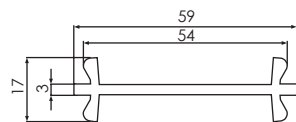

219120  
8.5MM BRUSH PILE

253792  
7MM BRUSH PILE

**Mouldings**

219100  
SASH HORN  
SLIM SASH

219110  
SASH HORN  
INTERMEDIATE SASH

219500  
RUN THROUGH SASH HORN  
CAP MOULDING

219270  
INTERMEDIATE SASH JOINT BLOCK  
LEFT/RIGHT

219280  
LARGE SASH JOINT BLOCK  
LEFT/RIGHT

**Extenders**

639571  
3MM JOINING PROFILE

561005  
20MM FRAME EXTENSION

561004  
40MM FRAME EXTENSION

219070  
SLIDING LATCH  
LEFT/RIGHT