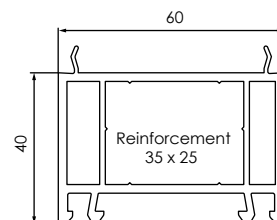

219120  
8.5MM BRUSH PILE

253792  
7MM BRUSH PILE

**Mouldings**

219100  
SASH HORN  
SLIM SASH

219110  
SASH HORN  
INTERMEDIATE SASH

219500  
RUN THROUGH SASH HORN  
CAP MOULDING

219270  
INTERMEDIATE SASH JOINT BLOCK  
LEFT/RIGHT

219280  
LARGE SASH JOINT BLOCK  
LEFT/RIGHT

**Extenders**

639571  
3MM JOINING PROFILE

561005  
20MM FRAME EXTENSION

561004  
40MM FRAME EXTENSION

219070  
SLIDING LATCH  
LEFT/RIGHT