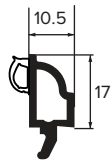

219190  
BRUSH PILE  
LOCATOR

**Beads, Gaskets & Georgian Bars**

559600  
28MM SCULPTURED BEAD  
LOW LEVEL CO-EX

219150  
28MM SQUARE  
EDGED BEAD

559251  
CHAMFERED  
GEORGIAN BAR  
CO-EX

559261  
SCULPTURED  
GEORGIAN BAR  
CO-EX

219280  
LARGE SASH JOINT BLOCK  
LEFT/RIGHT

**Extenders**

639571  
3MM JOINING PROFILE

561005  
20MM FRAME EXTENSION

561004  
40MM FRAME EXTENSION

219070  
SLIDING LATCH  
LEFT/RIGHT