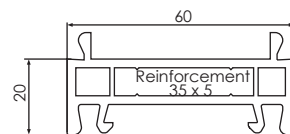

219120  
8.5MM BRUSH PILE

253792  
7MM BRUSH PILE

**Mouldings**

219100  
SASH HORN  
SLIM SASH

219110  
SASH HORN  
INTERMEDIATE SASH

219500  
RUN THROUGH SASH HORN  
CAP MOULDING

219270  
INTERMEDIATE SASH JOINT BLOCK  
LEFT/RIGHT

219280  
LARGE SASH JOINT BLOCK  
LEFT/RIGHT

**Extenders**

639571  
3MM JOINING PROFILE

561005  
20MM FRAME EXTENSION

561004  
40MM FRAME EXTENSION

219070  
SLIDING LATCH  
LEFT/RIGHT