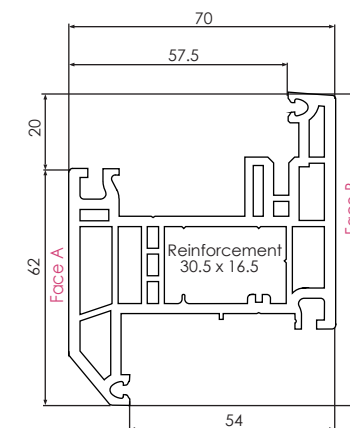

REHAU TOTAL70R - FULLY REVERSIBLE 70MM SYSTEM

REVERSIBLE
SYSTEM

Main Profiles (70mm)

546930
OUTER FRAME

546940
SASH

546950
Mullion 'T'

546960
Mullion 'Z'

865260
Co-Extruded Casement Seal

865250
Head Drip Seal