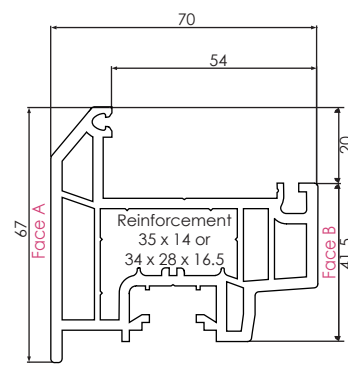

REHAU TOTAL70R - FULLY REVERSIBLE 70MM SYSTEM

REVERSIBLE
SYSTEM

Main Profiles (70mm)

546930
OUTER FRAME

546940
SASH

546950
Mullion 'T'

546960
Mullion 'Z'

865260
Co-Extruded Casement Seal

865250
Head Drip Seal