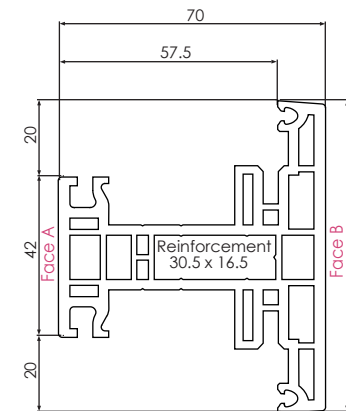

REHAU TOTAL70R - FULLY REVERSIBLE 70MM SYSTEM

REVERSIBLE
SYSTEM

Main Profiles (70mm)

546930
OUTER FRAME

546940
SASH

546950
Mullion 'T'

546960
Mullion 'Z'

865260
Co-Extruded Casement Seal

865250
Head Drip Seal