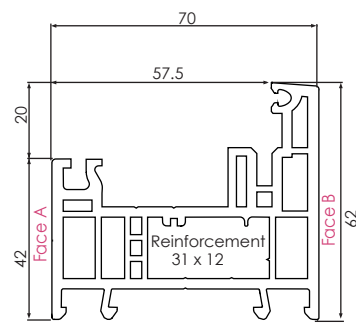

REHAU TOTAL70R - FULLY REVERSIBLE 70MM SYSTEM

REVERSIBLE
SYSTEM

Main Profiles (70mm)

546930
OUTER FRAME

546940
SASH

546950
Mullion 'T'

546960
Mullion 'Z'

865260
Co-Extruded Casement Seal

865250
Head Drip Seal